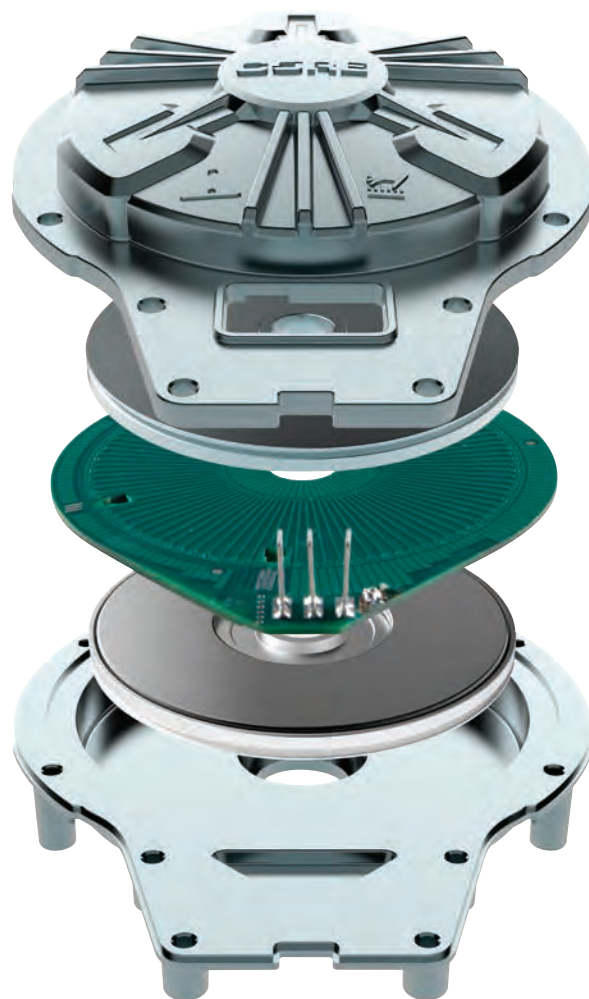

WHAT IS CORE?

CORE is a revolutionary motor design that powers the new Rover battery range of cordless power garden tools. The CORE motor generates maximum torque to give you a motor that is:

SIMPLE: there are no complex motor windings or brushes to wear out

DURABLE: the CORE motor comes with a limited lifetime warranty

EFFICIENT: provides a longer run time under load

POWERFUL: produces torque similar to that of a petrol powered mower

Best of all, the same CORE battery can be used across the entire CORE product range for an efficient lawn and garden care system without the need for petrol.