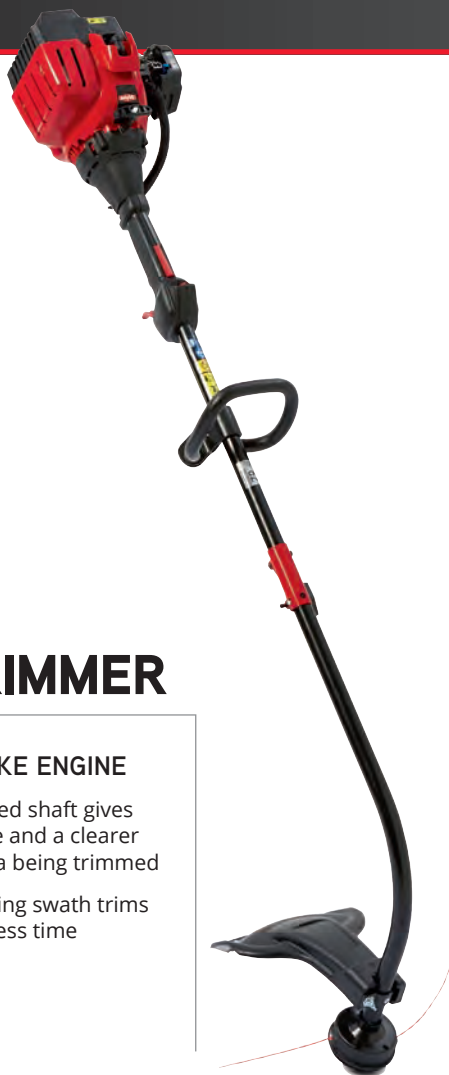

R2650 LINE TRIMMER

25CC, 2-STROKE ENGINE

- Two-piece straight shaft gives greater reach under difficult to trim areas
- 43cm (17") cutting swath trims more grass in less time
- Weighs 5.5kg

R2600 LINE TRIMMER

25CC, 2-STROKE ENGINE

- Two-piece curved shaft gives greater balance and a clearer view of the area being trimmed
- 43cm (17") cutting swath trims more grass in less time
- Weighs 5.2kg