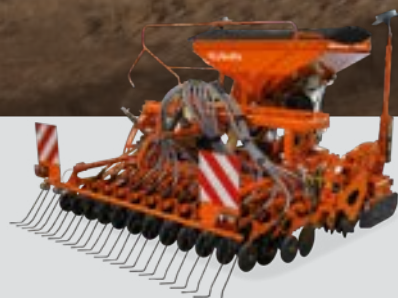

PROFESSIONAL IMPLEMENTS

SC SEEDING COMBINATION
3m, 4m & 6m Working Widths

SH SEED BOX
200ltr - 500ltr

CB COULTERBAR
5.0m - 6.0m Working Widths

SD SEED DRILL
3.0m, 3.5m & 4.0m Working Widths

PP PRECISION PLANTERS
3.0m - 6.0m Working Widths

The Kubota Implement range offers the most advanced machinery to support the needs of Australian farmers. Kubota are continually developing their range for greater efficiency and performance, with the highest standards of engineering.