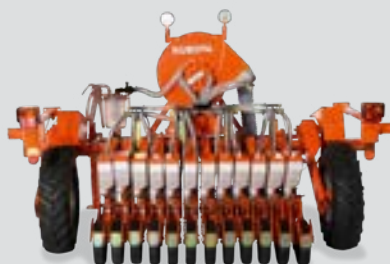

VP VEGETABLE PLANTERS
2.5m - 6.5m Working Widths