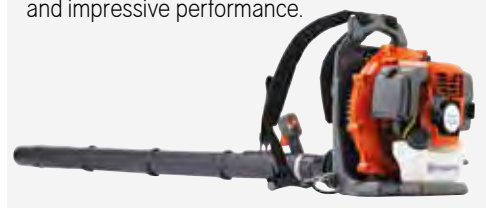

INCLUDES VAC KIT!

RRP \$369

P 525BX

Powerful, well balanced hand-held blower. The special fan and housing design provides high blowing capacity.

RRP \$549

P 530BT

Lightweight backpack blower in a class of its own. Combines easy operation, great balance and impressive performance.