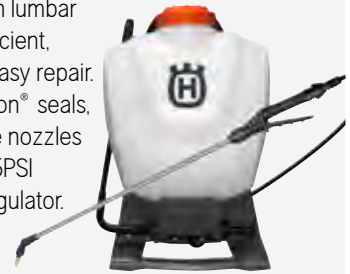

15L SPRAYER

Extra comfort backpack harness with lumbar support. Efficient, no-leak & easy repair. Genuine Viton® seals, and multiple nozzles including 25PSI pressure regulator.

RRP
$199

WET AND DRY VACUUM CLEANERS

Built to offer the robust performance and durability you need to tackle just about any kind of dirt, dust, spill and debris. Powerful performance, intuitive controls, smart storage and easy transport make the machines well prepared for tough everyday cleaning.