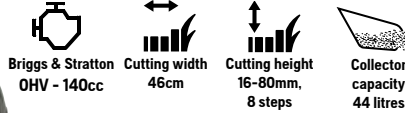

H LC18

Robust and easy to use with four cutting blades that deliver a superior cut and finish to your lawn.