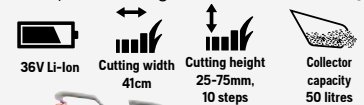

H LC141i BATTERY

Light weight, convenient push-button start mower. No need for fuel or cords. Efficient and compact cutting deck. *Optional Mulching Kit available.*

LAWN MOWERS - ALSO AVAILABLE

LC19AP	48cm Alloy Cutting Deck	RRP \$949
LC347iVX Battery	47cm Cutting Deck, Self Propelled, 55L capacity (Skin Only)	RRP \$779