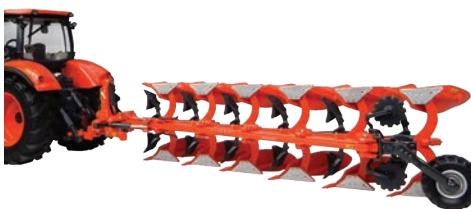

# SCALE MODELS

SMALLER VERSIONS OF  
THE REAL DEAL

**SSV-65 LOADER SCALE MODEL**  
SKU: J898  
RRP \$48.65

**KX080-4 SCALE MODEL (1:24)**  
SKU: J1172  
RRP \$120.75

**RM2005V PLOUGH SCALE MODEL (1:32)**  
SKU: J838  
RRP \$44.20